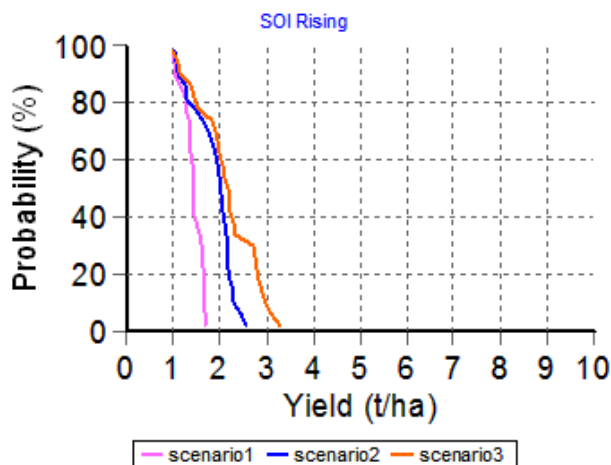

Nitrogen Comparison Report

Report name: Lameroo Dune Nitrogen comparison report

Report date: 12/08/2010

Last climate date available: 11/08/2010

Client name: MSF

Paddock name: Lameroo Dune

Date sown: 31-May

Variety sown: Gladius

Scenario1:		Scenario2:		Scenario3:	
Date	Amount (kg/ha)	Date	Amount (kg/ha)	Date	Amount (kg/ha)
31-May	11	31-May	11	31-May	11
		12-Aug	20	12-Aug	40

1. Yield Outcome for Nitrogen Scenarios

2. Hay Outcome for Nitrogen Scenarios