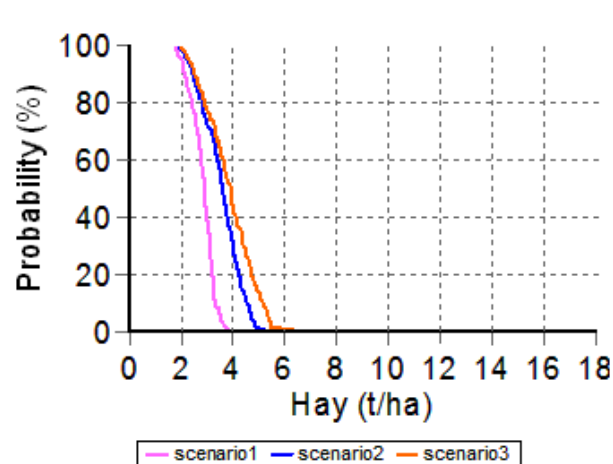

Nitrogen Comparison Report

Report name: Lameroo Dune Nitrogen comparison report

Report date: 12/08/2010

Last climate date available: 11/08/2010

Client name: MSF

Paddock name: Lameroo Dune

Date sown: 31-May

Variety sown: Gladius

Scenario1:		Scenario2:		Scenario3:	
Date	Amount (kg/ha)	Date	Amount (kg/ha)	Date	Amount (kg/ha)
31-May	11	31-May	11	31-May	11
		12-Aug	20	12-Aug	40

1. Yield Outcome for Nitrogen Scenarios

2. Hay Outcome for Nitrogen Scenarios