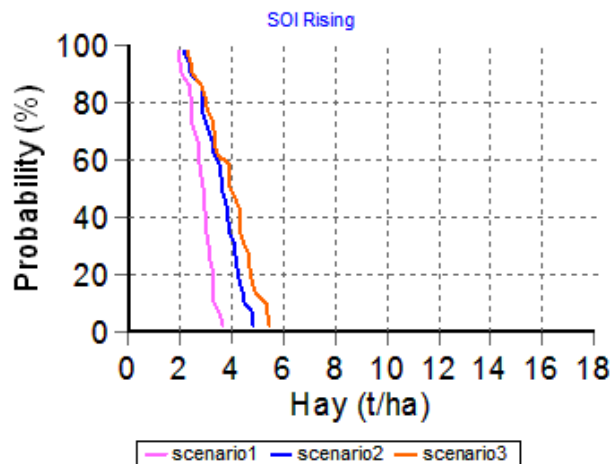

Nitrogen Comparison Report

Report name: Lameroo Dune Nitrogen comparison report

Report date: 12/08/2010

Last climate date available: 11/08/2010

Client name: MSF

Paddock name: Lameroo Dune

Date sown: 31-May

Variety sown: Gladius

Scenario1:		Scenario2:		Scenario3:	
Date	Amount (kg/ha)	Date	Amount (kg/ha)	Date	Amount (kg/ha)
31-May	11	31-May	11	31-May	11
		12-Aug	20	12-Aug	40

1. Yield Outcome for Nitrogen Scenarios

2. Hay Outcome for Nitrogen Scenarios