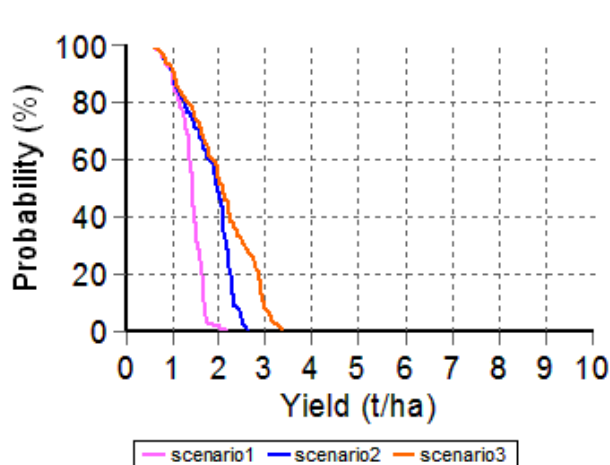

Nitrogen Comparison Report

Report name: Lameroo Dune Nitrogen comparison report

Report date: 12/08/2010

Last climate date available: 11/08/2010

Client name: MSF

Paddock name: Lameroo Dune

Date sown: 31-May

Variety sown: Gladius

Scenario1:		Scenario2:		Scenario3:	
Date	Amount (kg/ha)	Date	Amount (kg/ha)	Date	Amount (kg/ha)
31-May	11	31-May	11	31-May	11
		12-Aug	20	12-Aug	40

1. Yield Outcome for Nitrogen Scenarios

2. Hay Outcome for Nitrogen Scenarios