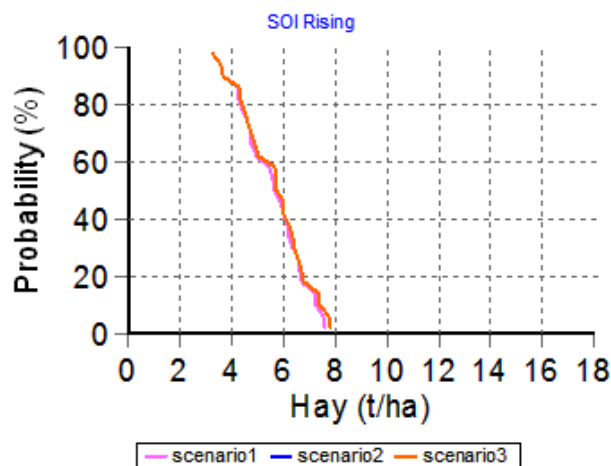

2. Hay Outcome for Nitrogen Scenarios

Disclaimer: Yield Prophet information is used entirely at your own risk. You accept all risks and responsibility for losses, damages, costs and other consequences of using Yield Prophet information and reports. To the maximum extent permitted by law, Agricultural Production Systems Research Unit and Birchip Cropping Group excludes all responsibility and liability to any person arising directly or indirectly from using the information generated by Yield Prophet."