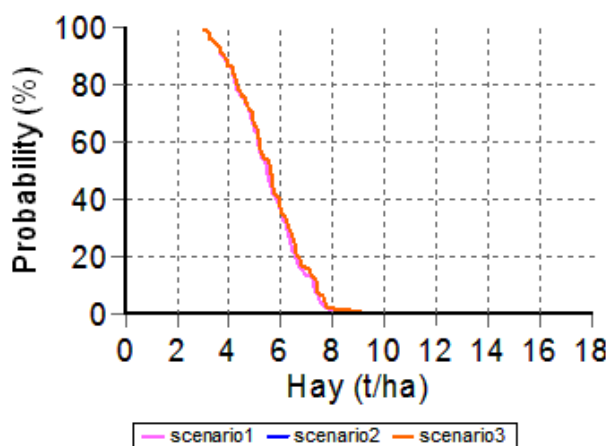

2. Hay Outcome for Nitrogen Scenarios

Disclaimer: Yield Prophet information is used entirely at your own risk. You accept all risks and responsibility for losses, damages, costs and other consequences of using Yield Prophet information and reports. To the maximum extent permitted by law, Agricultural Production Systems Research Unit and Birchip Cropping Group excludes all responsibility and liability to any person arising directly or indirectly from using the information generated by Yield Prophet."