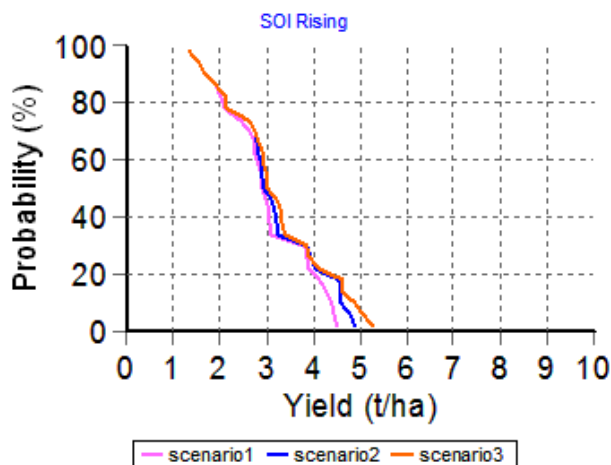

# Nitrogen Comparison Report

Report name: Lameroo Swale Nitrogen comparison report  
 Report date: 12/08/2010  
 Last climate date available: 11/08/2010  
 Client name: MSF  
 Paddock name: Lameroo Swale  
 Date sown: 31-May  
 Variety sown: Gladius

Scenario1:		Scenario2:		Scenario3:	
Date	Amount (kg/ha)	Date	Amount (kg/ha)	Date	Amount (kg/ha)
31-May	11	31-May	11	31-May	11
		12-Aug	20	12-Aug	40

## 1. Yield Outcome for Nitrogen Scenarios