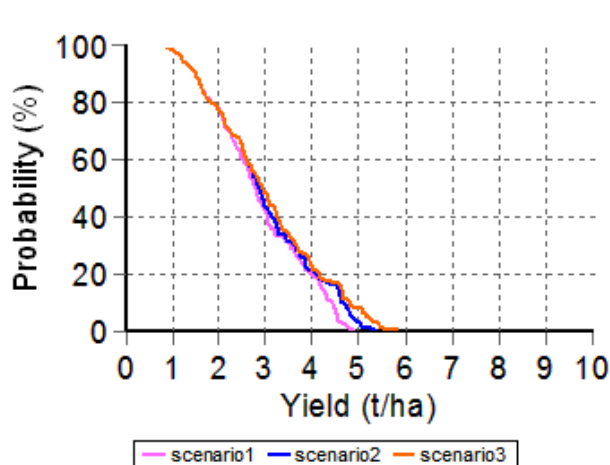

# Nitrogen Comparison Report

Report name: Lameroo Swale Nitrogen comparison report  
 Report date: 12/08/2010  
 Last climate date available: 11/08/2010  
 Client name: MSF  
 Paddock name: Lameroo Swale  
 Date sown: 31-May  
 Variety sown: Gladius

## 1. Yield Outcome for Nitrogen Scenarios