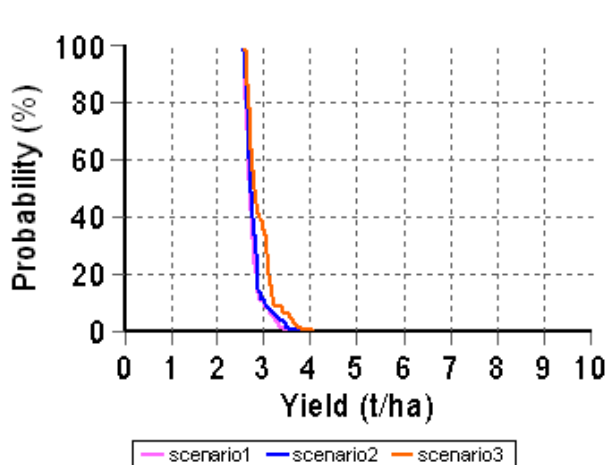

Nitrogen Comparison Report

Report name: Natya Dune 1 Nitrogen comparison report

Report date: 11/10/2010

Last climate date available: 10/10/2010

Client name: MSF

Paddock name: Natya Dune 1

Date sown: 15-May

Variety sown: Yitpi

Scenario1:			Scenario2:			Scenario3:		
Date	Amount (kg/ha)		Date	Amount (kg/ha)		Date	Amount (kg/ha)	
15-May	0		15-May	0		15-May	0	
20-Jun	18		20-Jun	18		20-Jun	18	
8-Jul	18		8-Jul	18		8-Jul	18	
15-May	0		15-May	15		15-May	45	

1. Yield Outcome for Nitrogen Scenarios