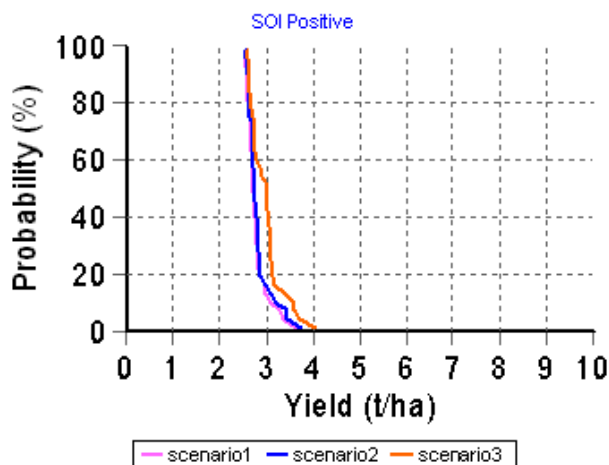

Nitrogen Comparison Report

Report name: Natya Dune 1 Nitrogen comparison report

Report date: 11/10/2010

Last climate date available: 10/10/2010

Client name: MSF

Paddock name: Natya Dune 1

Date sown: 15-May

Variety sown: Yitpi

Scenario1:			Scenario2:			Scenario3:		
Date	Amount (kg/ha)		Date	Amount (kg/ha)		Date	Amount (kg/ha)	
15-May	0		15-May	0		15-May	0	
20-Jun	18		20-Jun	18		20-Jun	18	
8-Jul	18		8-Jul	18		8-Jul	18	
15-May	0		15-May	15		15-May	45	

1. Yield Outcome for Nitrogen Scenarios