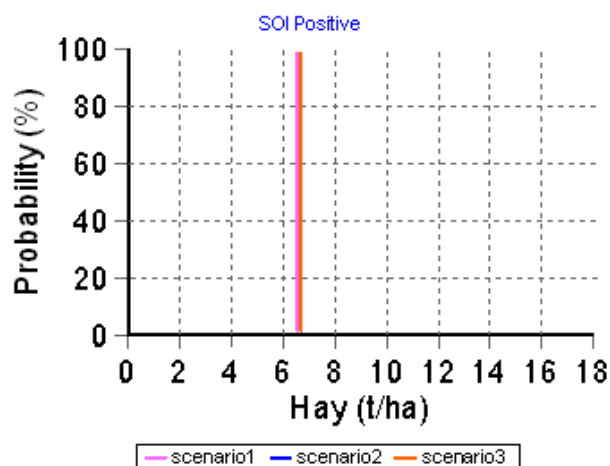

2. Hay Outcome for Nitrogen Scenarios

Disclaimer: Yield Prophet information is used entirely at your own risk. You accept all risks and responsibility for losses, damages, costs and other consequences of using Yield Prophet information and reports. To the maximum extent permitted by law, Agricultural Production Systems Research Unit and Birchip Cropping Group excludes all responsibility and liability to any person arising directly or indirectly from using the information generated by Yield Prophet."