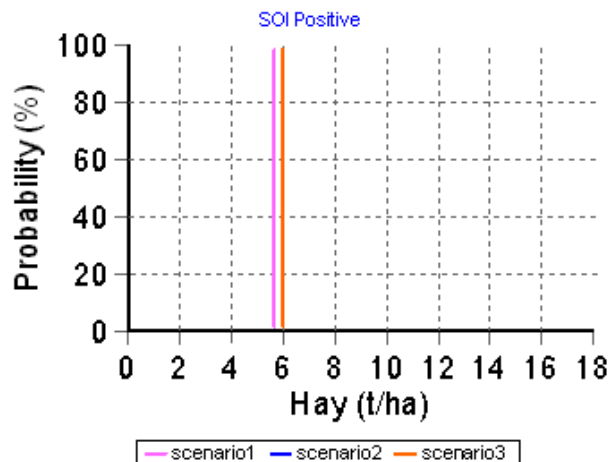

2. Hay Outcome for Nitrogen Scenarios

Disclaimer: Yield Prophet information is used entirely at your own risk. You accept all risks and responsibility for losses, damages, costs and other consequences of using Yield Prophet information and reports. To the maximum extent permitted by law, Agricultural Production Systems Research Unit and Birchip Cropping Group excludes all responsibility and liability to any person arising directly or indirectly from using the information generated by Yield Prophet."