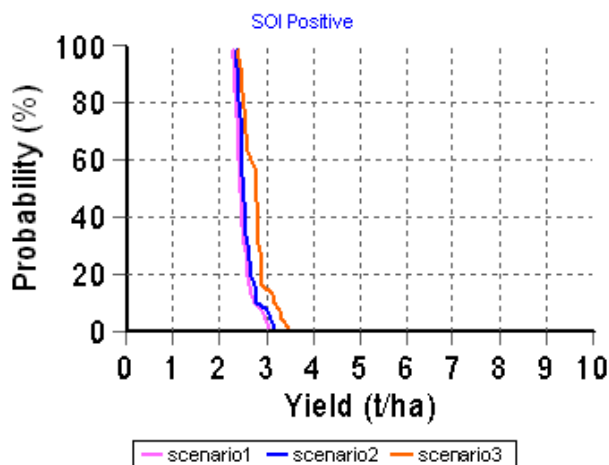

Nitrogen Comparison Report

Report name: Natya Dune 2 Nitrogen comparison report

Report date: 11/10/2010

Last climate date available: 10/10/2010

Client name: MSF

Paddock name: Natya Dune 2

Date sown: 15-May

Variety sown: Yitpi

Scenario1:			Scenario2:			Scenario3:		
Date	Amount (kg/ha)		Date	Amount (kg/ha)		Date	Amount (kg/ha)	
15-May	0		15-May	0		15-May	0	
20-Jun	18		20-Jun	18		20-Jun	18	
8-Jul	18		8-Jul	18		8-Jul	18	
15-May	0		15-May	15		15-May	45	

1. Yield Outcome for Nitrogen Scenarios