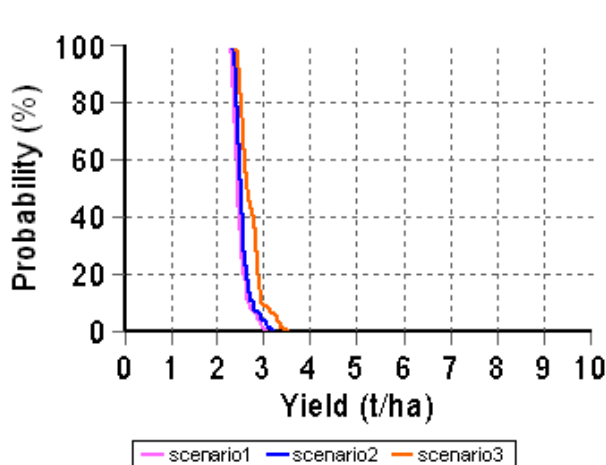

Nitrogen Comparison Report

Report name: Natya Dune 2 Nitrogen comparison report

Report date: 11/10/2010

Last climate date available: 10/10/2010

Client name: MSF

Paddock name: Natya Dune 2

Date sown: 15-May

Variety sown: Yitpi

Scenario1:			Scenario2:			Scenario3:		
Date	Amount (kg/ha)		Date	Amount (kg/ha)		Date	Amount (kg/ha)	
15-May	0		15-May	0		15-May	0	
20-Jun	18		20-Jun	18		20-Jun	18	
8-Jul	18		8-Jul	18		8-Jul	18	
15-May	0		15-May	15		15-May	45	

1. Yield Outcome for Nitrogen Scenarios