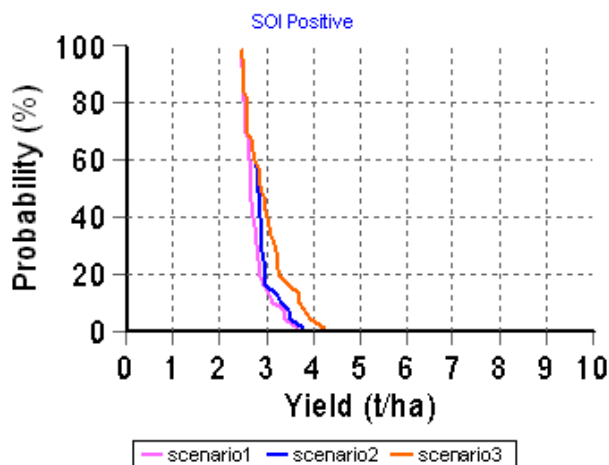

Nitrogen Comparison Report

Report name: Natya Swale Nitrogen comparison report
 Report date: 11/10/2010
 Last climate date available: 10/10/2010
 Client name: MSF
 Paddock name: Natya Swale
 Date sown: 15-May
 Variety sown: Yitpi

Scenario1:		Scenario2:		Scenario3:	
Date	Amount (kg/ha)	Date	Amount (kg/ha)	Date	Amount (kg/ha)
15-May	0	15-May	15	15-May	45

1. Yield Outcome for Nitrogen Scenarios

2. Hay Outcome for Nitrogen Scenarios