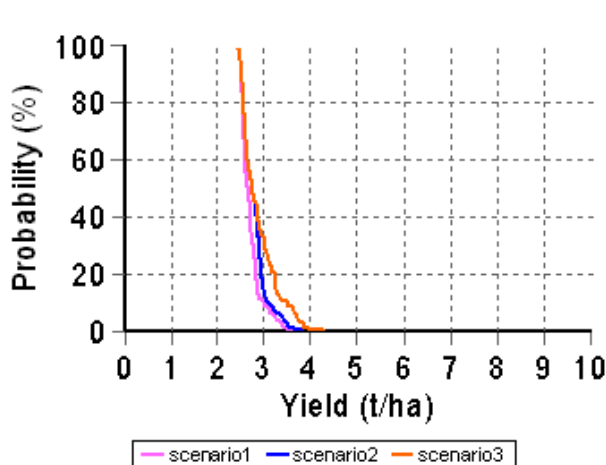

Nitrogen Comparison Report

Report name: Natya Swale Nitrogen comparison report
 Report date: 11/10/2010
 Last climate date available: 10/10/2010
 Client name: MSF
 Paddock name: Natya Swale
 Date sown: 15-May
 Variety sown: Yitpi

Scenario1:		Scenario2:		Scenario3:	
Date	Amount (kg/ha)	Date	Amount (kg/ha)	Date	Amount (kg/ha)
15-May	0	15-May	15	15-May	45

1. Yield Outcome for Nitrogen Scenarios

2. Hay Outcome for Nitrogen Scenarios