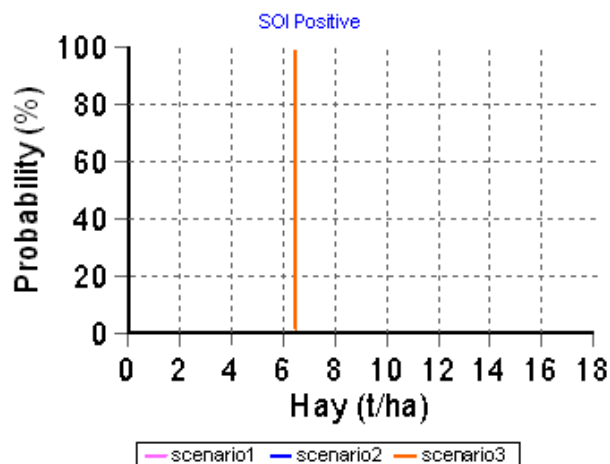

Nitrogen Comparison Report

Report name: Natya Swale Nitrogen comparison report
 Report date: 11/10/2010
 Last climate date available: 10/10/2010
 Client name: MSF
 Paddock name: Natya Swale
 Date sown: 15-May
 Variety sown: Yitpi

Scenario1:		Scenario2:		Scenario3:	
Date	Amount (kg/ha)	Date	Amount (kg/ha)	Date	Amount (kg/ha)
15-May	0	15-May	15	15-May	45

1. Yield Outcome for Nitrogen Scenarios

2. Hay Outcome for Nitrogen Scenarios