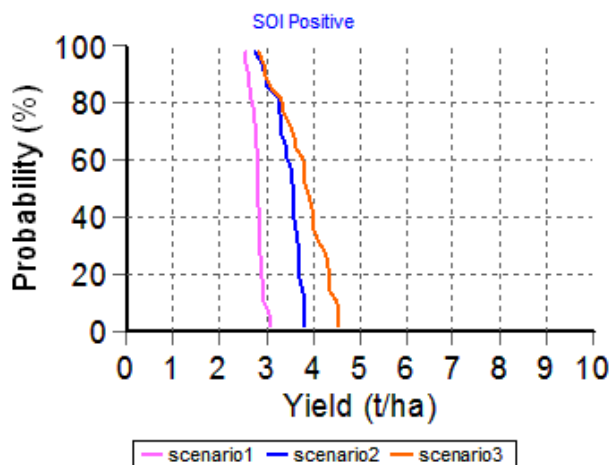

# Nitrogen Comparison Report

Report name: Ouyen Dune Nitrogen comparison report  
 Report date: 27/09/2010  
 Last climate date available: 21/09/2010  
 Client name: MSF  
 Paddock name: Ouyen Dune  
 Date sown: 20-May  
 Variety sown: Yitpi

Scenario1:		Scenario2:		Scenario3:	
Date	Amount (kg/ha)	Date	Amount (kg/ha)	Date	Amount (kg/ha)
20-May	10	20-May	10	20-May	10
29-Jul	0	29-Jul	25	29-Jul	50

## 1. Yield Outcome for Nitrogen Scenarios