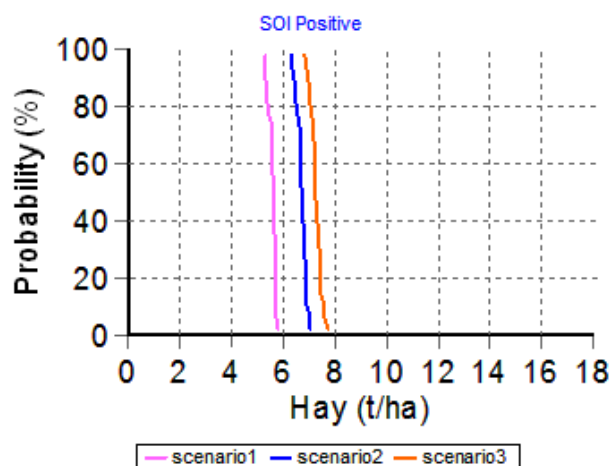

2. Hay Outcome for Nitrogen Scenarios

Disclaimer: Yield Prophet information is used entirely at your own risk. You accept all risks and responsibility for losses, damages, costs and other consequences of using Yield Prophet information and reports. To the maximum extent permitted by law, Agricultural Production Systems Research Unit and Birchip Cropping Group excludes all responsibility and liability to any person arising directly or indirectly from using the information generated by Yield Prophet."