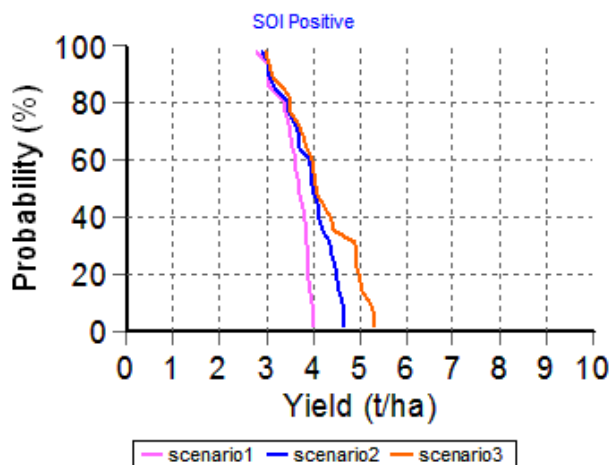

# Nitrogen Comparison Report

Report name: Ouyen Midslope Nitrogen comparison report

Report date: 27/09/2010

Last climate date available: 21/09/2010

Client name: MSF

Paddock name: Ouyen Midslope

Date sown: 20-May

Variety sown: Yitpi

Scenario1:		Scenario2:		Scenario3:	
Date	Amount (kg/ha)	Date	Amount (kg/ha)	Date	Amount (kg/ha)
20-May	10	20-May	10	20-May	10
29-Jul	0	29-Jul	25	29-Jul	50

## 1. Yield Outcome for Nitrogen Scenarios