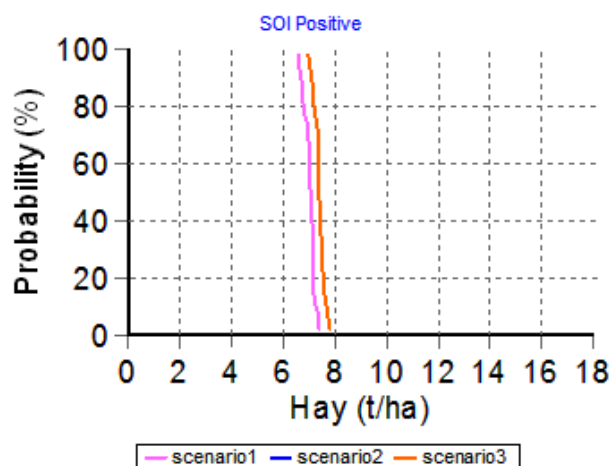

2. Hay Outcome for Nitrogen Scenarios

Disclaimer: Yield Prophet information is used entirely at your own risk. You accept all risks and responsibility for losses, damages, costs and other consequences of using Yield Prophet information and reports. To the maximum extent permitted by law, Agricultural Production Systems Research Unit and Birchip Cropping Group excludes all responsibility and liability to any person arising directly or indirectly from using the information generated by Yield Prophet."