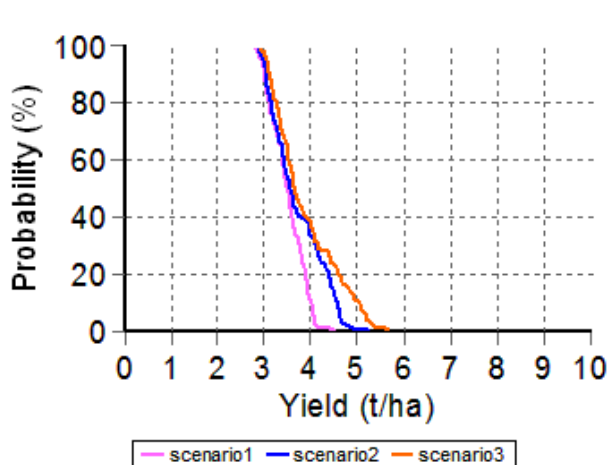

# Nitrogen Comparison Report

Report name: Ouyen Midslope Nitrogen comparison report

Report date: 27/09/2010

Last climate date available: 21/09/2010

Client name: MSF

Paddock name: Ouyen Midslope

Date sown: 20-May

Variety sown: Yitpi

Scenario1:		Scenario2:		Scenario3:	
Date	Amount (kg/ha)	Date	Amount (kg/ha)	Date	Amount (kg/ha)
20-May	10	20-May	10	20-May	10
29-Jul	0	29-Jul	25	29-Jul	50

## 1. Yield Outcome for Nitrogen Scenarios