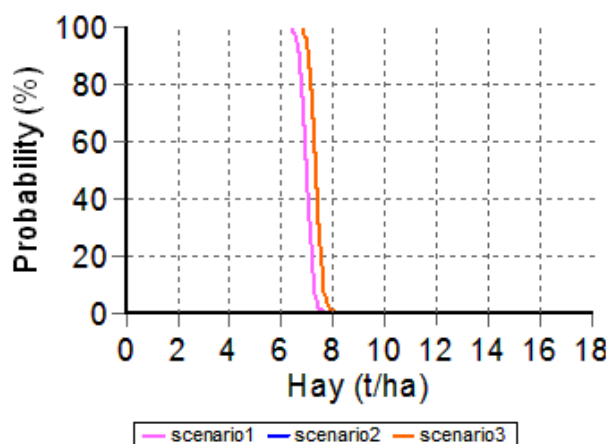

2. Hay Outcome for Nitrogen Scenarios

Disclaimer: Yield Prophet information is used entirely at your own risk. You accept all risks and responsibility for losses, damages, costs and other consequences of using Yield Prophet information and reports. To the maximum extent permitted by law, Agricultural Production Systems Research Unit and Birchip Cropping Group excludes all responsibility and liability to any person arising directly or indirectly from using the information generated by Yield Prophet."